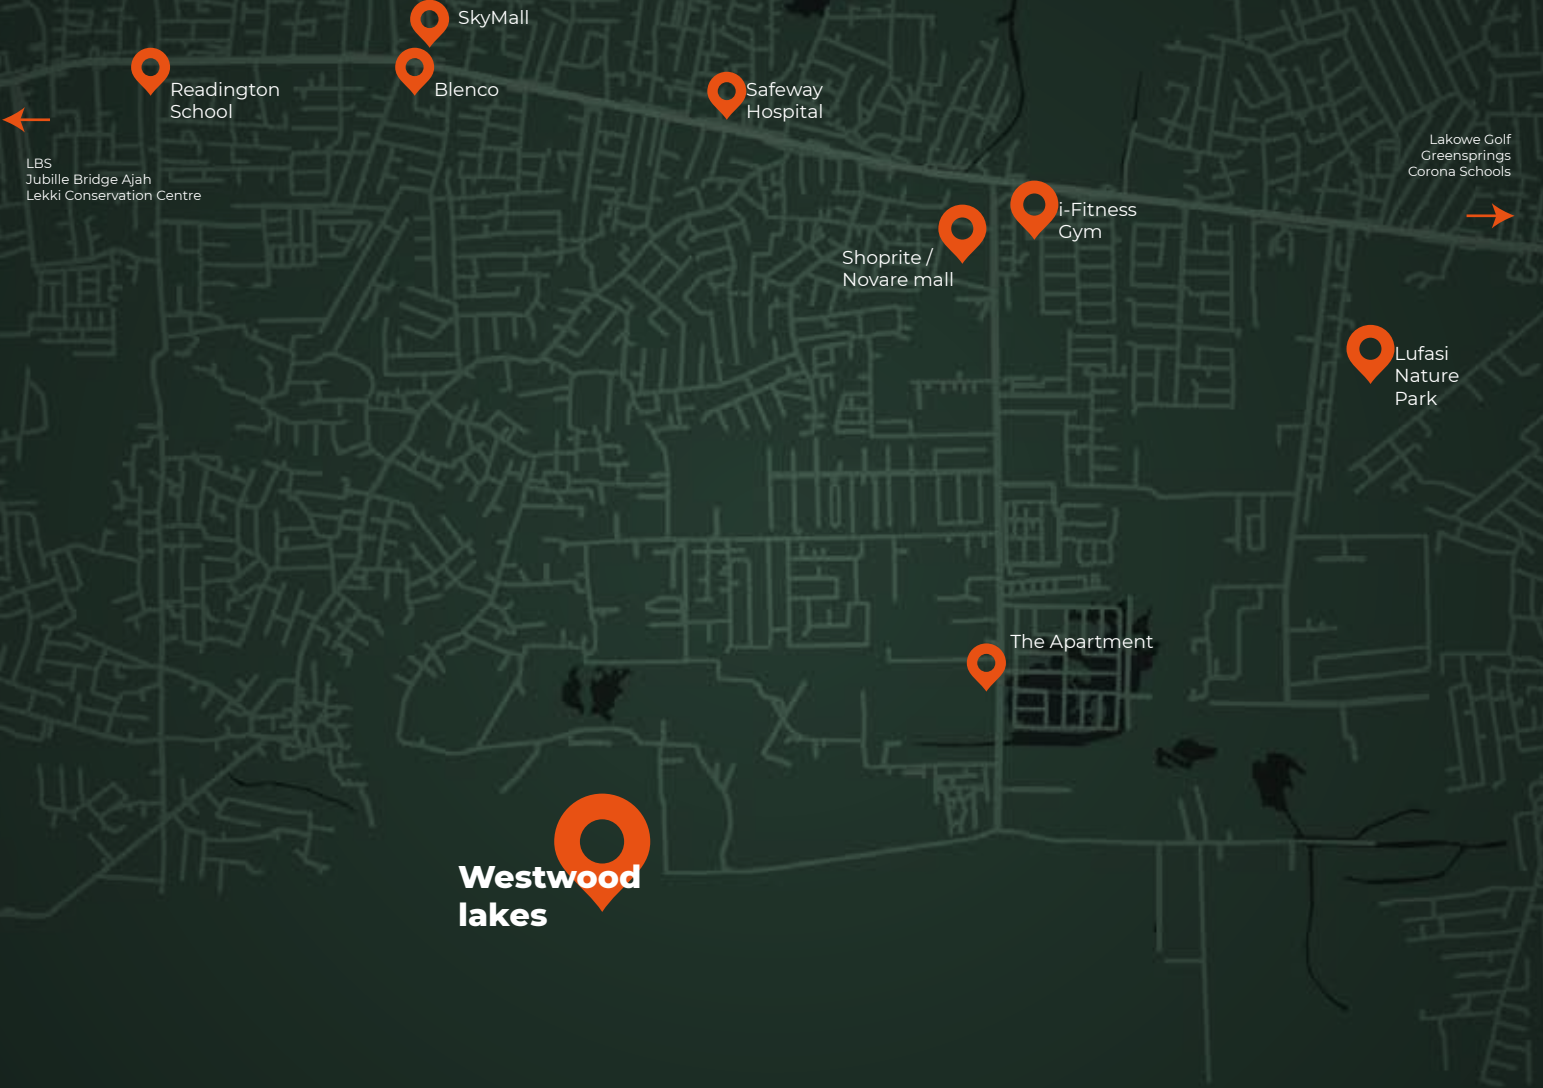

WESTWOOD LAKES

DISCOVER NATURE

 **Monastery Road**

SkyMall

Blenco

Safeway Hospital

Readington School

LBS Jubille Bridge Ajah Lekki Conservation Centre

Lakowe Golf Greensprings Corona Schools

i-Fitness Gym

Shoprite / Novare mall

Lufasi Nature Park

The Apartment

Westwood lakes

WESTWOOD LAKES

Welcome to the shore of nature the ultimate destination to make moments, create long-lasting memories, and live expansively without limits. Let's take you on an adventure into a whole new 'Wey' of lakeside living... **Let's Row!**

WESTWOOD
LAKES

LandWey®

Experience More with
LandWey[®]